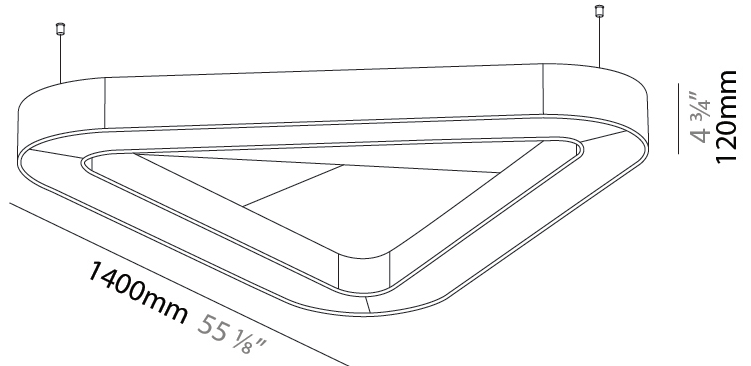

GENERAL

Series: Victory Acoustic
Brand: Prolicht
Division: Architectural
Mounting Type: Suspension
Mounting Location: Ceiling
Subcategory: Acoustic

PHYSICAL

Shape: Round
Length (mm): 1400
Length (in): 55 1/8
Width (mm): 1271
Width (in): 50 1/16
Height (mm): 120
Height (in): 4 3/4
Light Distribution: Direct
Diffuser: PMMA - Opal / Micro-Prism
Fixture Finish: SSR / BKV / CWI / CRY / HAB / UFT / ITA / RUA / FTG / MYG / LOD / PUS / FRO / FUP / KIA / POP / BLS / SPG / MEY / GOH / GUM / CHC / COM / ABZ / JAG / OBR / MOS / ROR
Accent Finish: ANC / ASH / BNA / BTC / BZE / CEL / EGG / EVG / FOG / FOS / FST / FUA / IRI / IRO / KHA / LIC / LIM / MER / MSN / MUS / ONX / PEA / PLU / POL / PPY / RAY / ROY / RST / STE / SWD / TAN / TAU
Fixture Material: Aluminum
Cable Details: 2 000mm / 78 3/4" or 6 000mm / 236 1/4" Transparent Cable

ELECTRICAL

Lamp Type: LED (Zhaga Standard)
Input Wattage (W): 58.7
Total Output Wattage (W): 53.7
Dimming: Non-Dimmable
Driver Included: Yes
Driver Location: Integrated
Driver Type: Constant Current - Universal
Driver Class: Class 2
Input Voltage (V): 120 - 277

LED

Color Temperature (*K): 2700 / 3000 / 3500 / 4000
Max. Delivered Lumen (lm): 4979 / 5153 / 6051 / 5239
Nominal Lumen (lm): 7660 / 7928 / 9309 / 8060
CRI: >90 CRI
Lamp Life (hrs): 50000

OPTICAL

RATINGS AND CERTIFICATIONS

Certified By: CSA Certified to UL and CSA Standards
IP rating: IP20